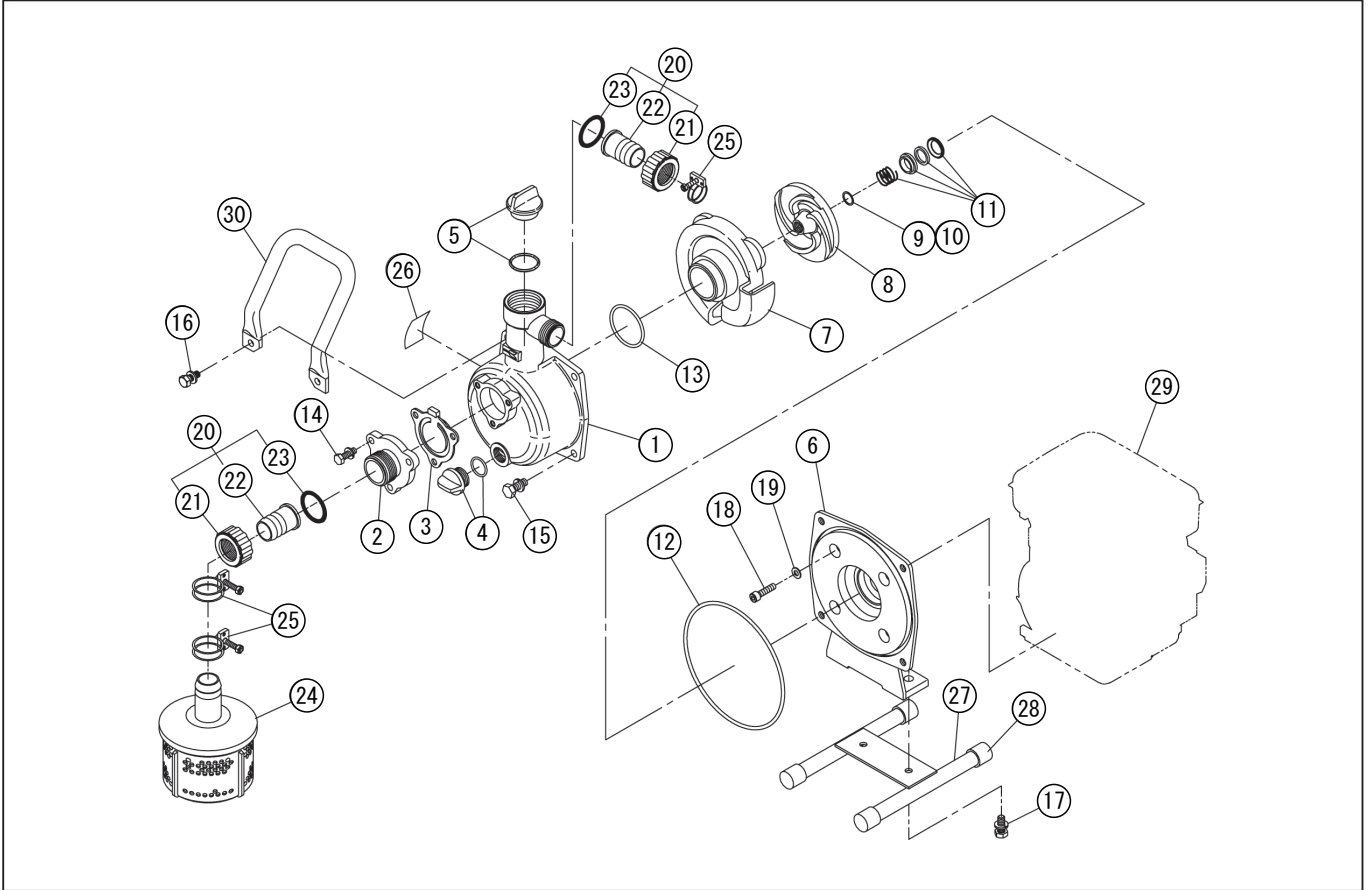

DWG No.012911907 MODELE:SEV-25L FORM:SEV-25L-BAC-0

No.	PARTS CODE	PARTS NAME	QTY	MATERIAL/SIZE	REMARKS
1	0113329	PUMP CASING	1	ADC	
2	0113325	SUCTION FLANGE	1	ADC	
3	0113326	CHECK VALVE	1	NBR	
4	0148010	15A PLUG SET	1		
5	0118450	32A PLUG SET	1		
6	0114992	FLANGE BRACKET	1	ADC	
7	0112528	VOLUTE CASING	1	ADC	
8	0114993	IMPELLER	1	ADC	
9	0140251	IMPELLER ADJUSTING WASHER	1	BS T=0.3	
10	0121628	IMPELLER ADJUSTING WASHER	1	BS T=0.6	
11	0116054	MECHANICAL SEAL	1	HG-12	
12	890255031	O-RING	1	1517-31 NBR	
13	889855042	O-RING	1	P42 NBR	
14	743119032	HEXAGON BOLT	3	M6X20 SWRM	
15	743119045	HEXAGON BOLT	2	M8X20 SWRM	
16	743119046	HEXAGON BOLT	2	M8X22 SWRM	
17	743119043	HEXAGON BOLT	2	M8X16 SWRM	
18	734532274	HEXAGON SOCKET BOLT	4	M5X40 CS	
19	854255005	SEAL WASHER	4	φ 5	
20	0348124	COUPLING SET	2	25MM	
21	0340781	COUPLING	2	ABS	
22	0340782	HOSE NIPPLE	2	ABS	
23	0340065	COUPLING PACKING	2	CR	
24	0118193	STRAINER SET	1		
25	940019032	HOSE BAND	3	φ 32	
26	0121765	NAME PLATE	1		
27	0118267	BASE SET	1		
28	0112576	PIPE RUBBER	4	NBR 70 °	
29	0121638	ENGINE	1	KOSHIN KC26-B0	
30	0114277	HANDLE	1		

◆ Bare engine can not be supplied

DWG No.012911907 MODELE:SEV-25L FORM:SEV-25L-BAC-0

No.	PARTS CODE	PARTS NAME	QTY	MATERIAL/SIZE	REMARKS
	0121746	PACKING CASE	1		

◆ Bare engine can not be supplied